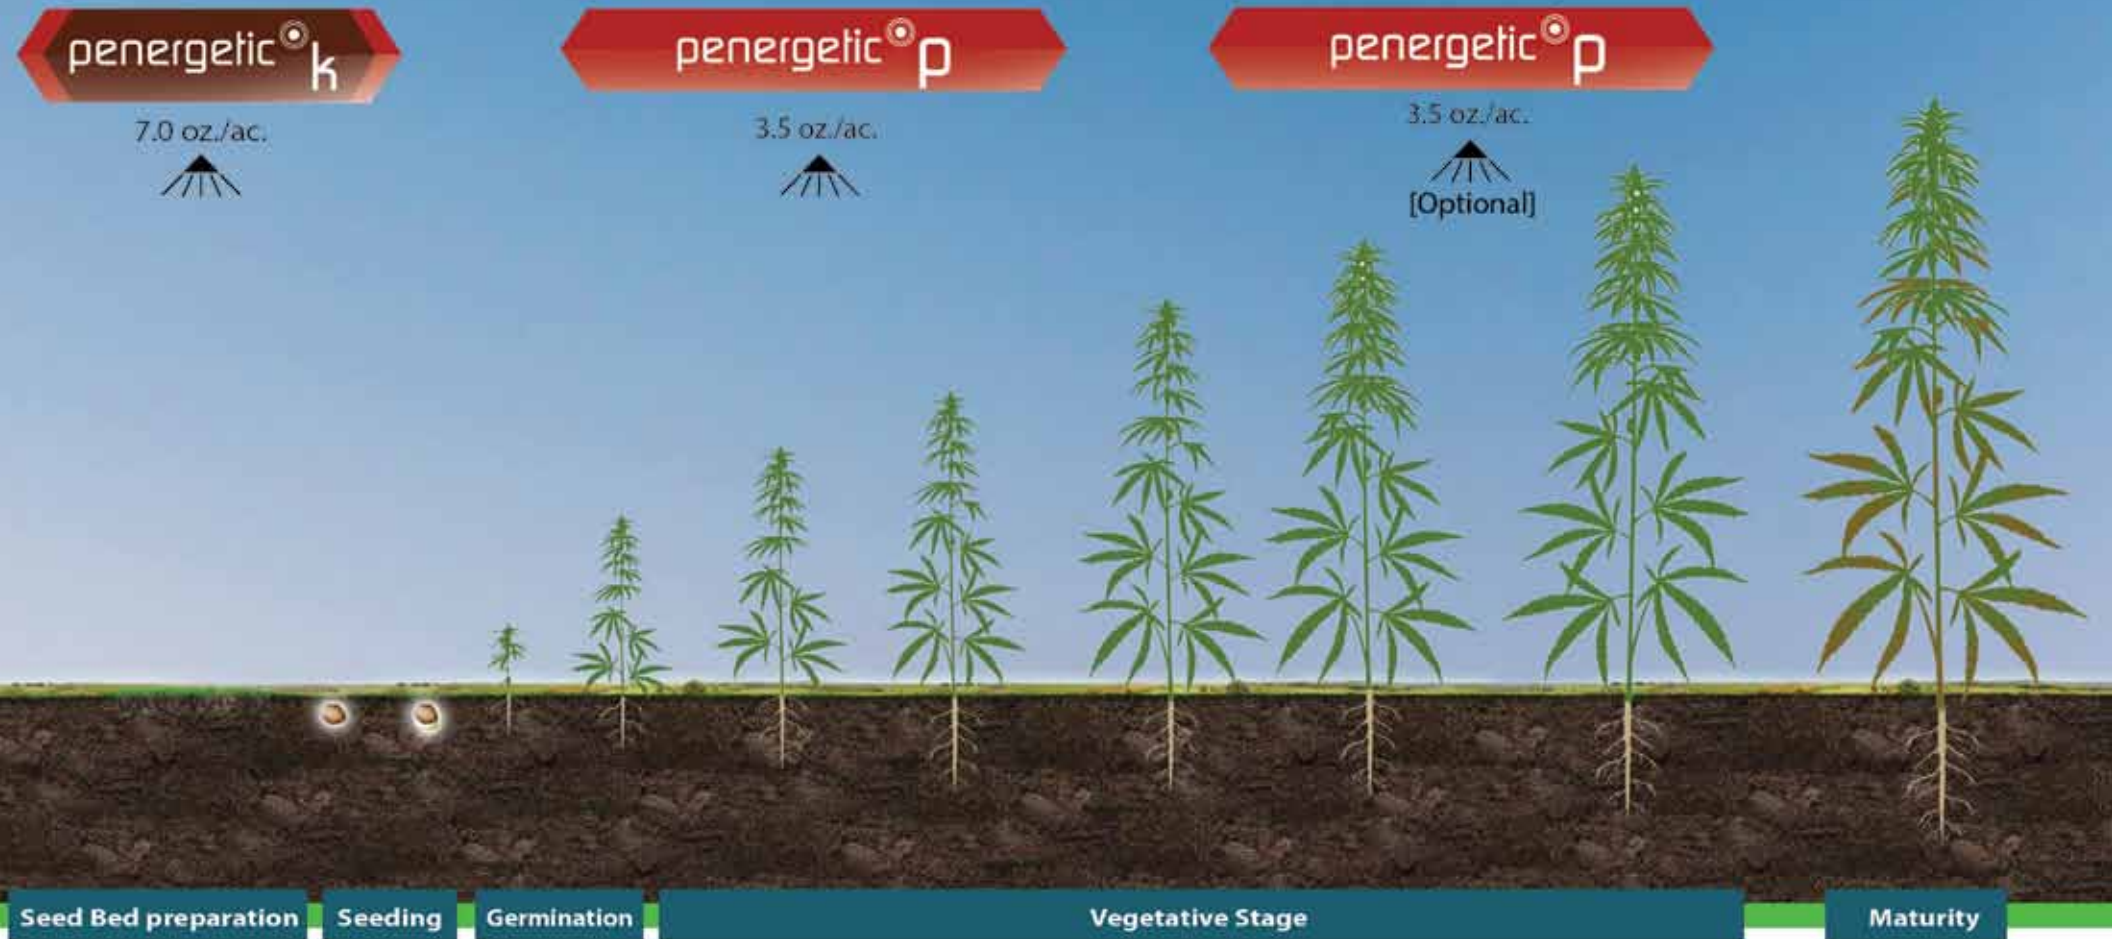

HEMP – PENERGETIC APPLICATION SCHEDULE

Seed Treatment: [Optional] Standard on-farm seed treatment rate 1.75 oz. Penergetic p per 50 lbs. of seed.
In cases where commercial seed treatment equipment is used application rate may be varied/increased.