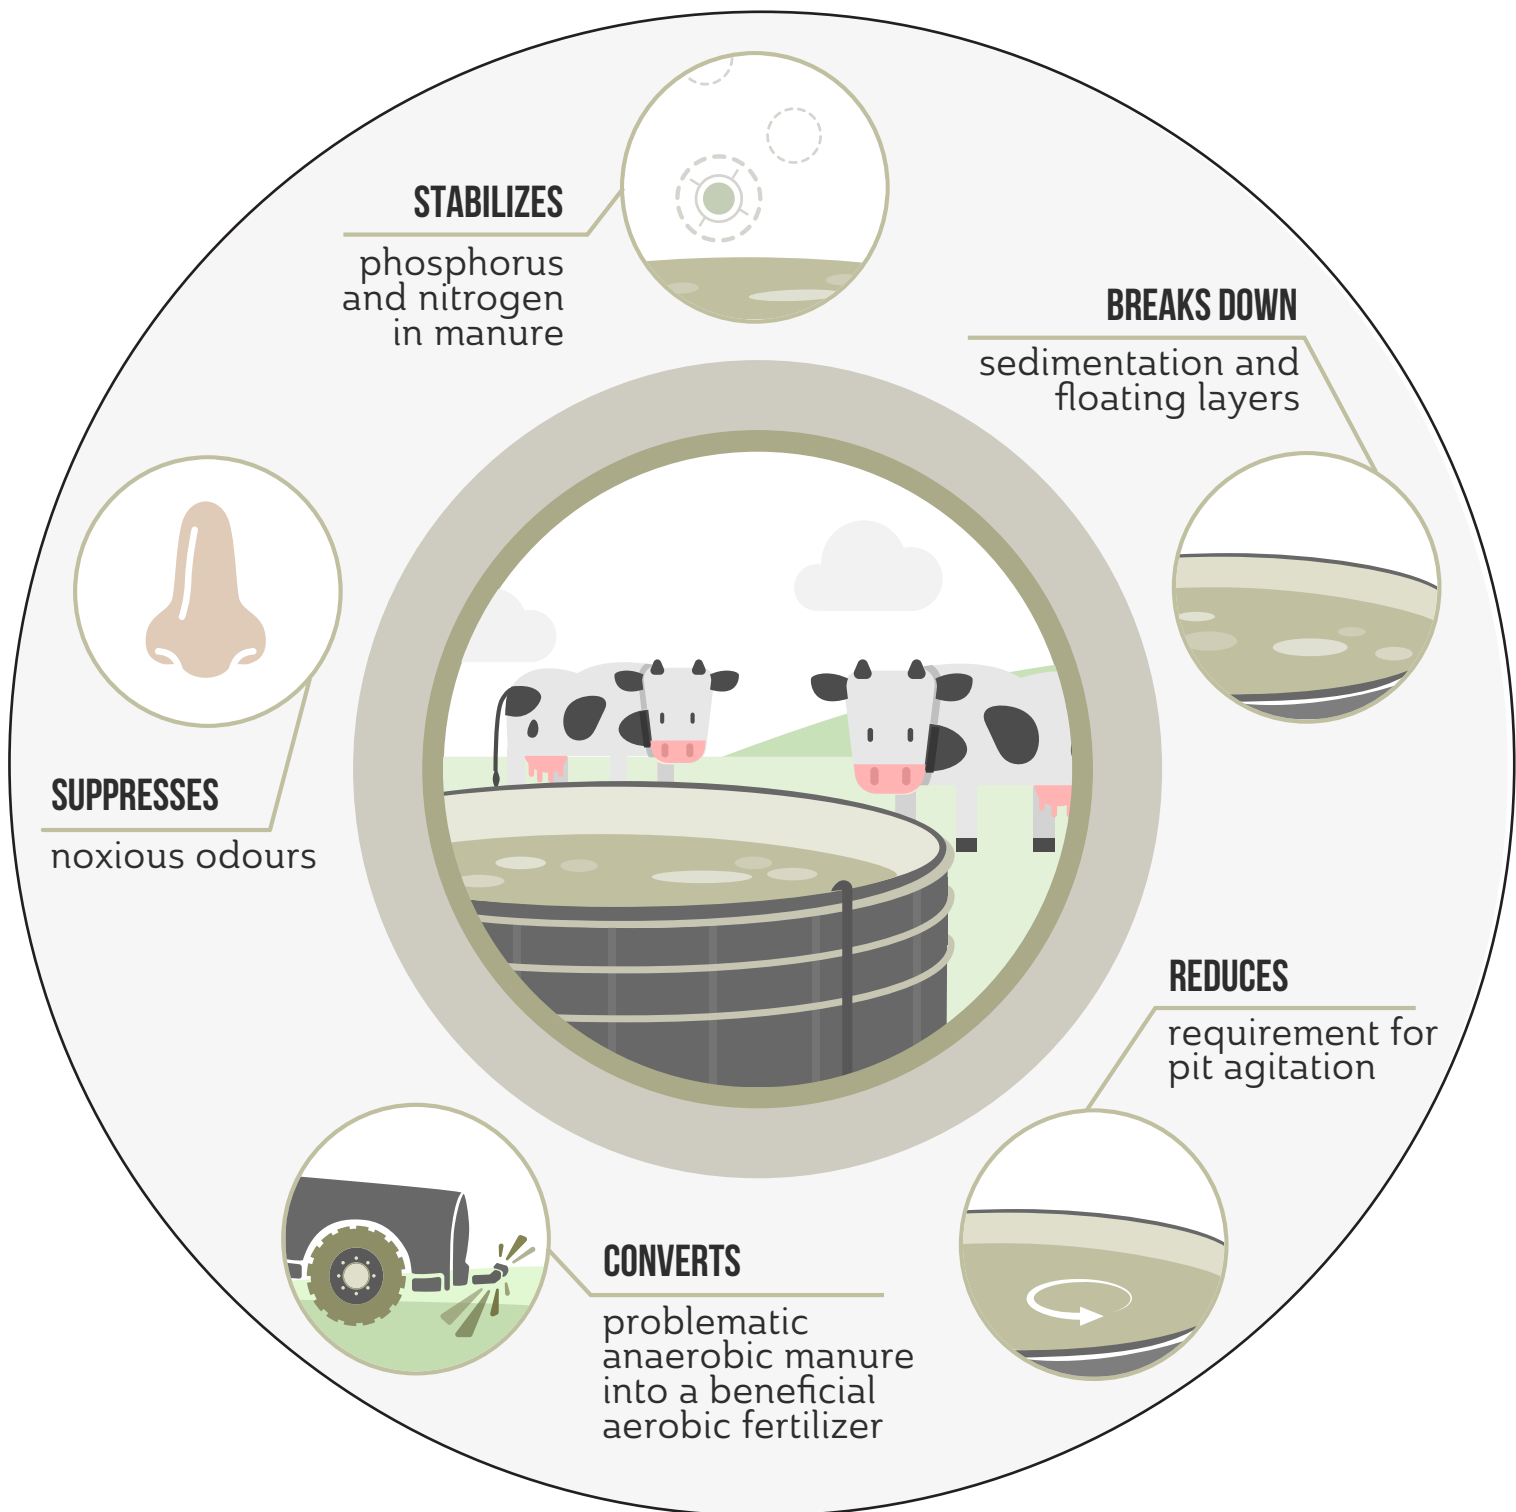

penergetic

...for intelligent agriculture

Comprehensive approach to dairy farm management

**In-barn &
Composting**

**Feed
Additive**

**Manure
Treatment**

Benefits of Penergetic k in barn/compost

Penergetic t (for cows) Observations

Penergetic g (for dairy slurry) Effects

For additional info please contact:

PENERGETIC SOLUTIONS

jhenson@penergeticsolutions.com (360) 348-2929 www.penergeticsolutions.com